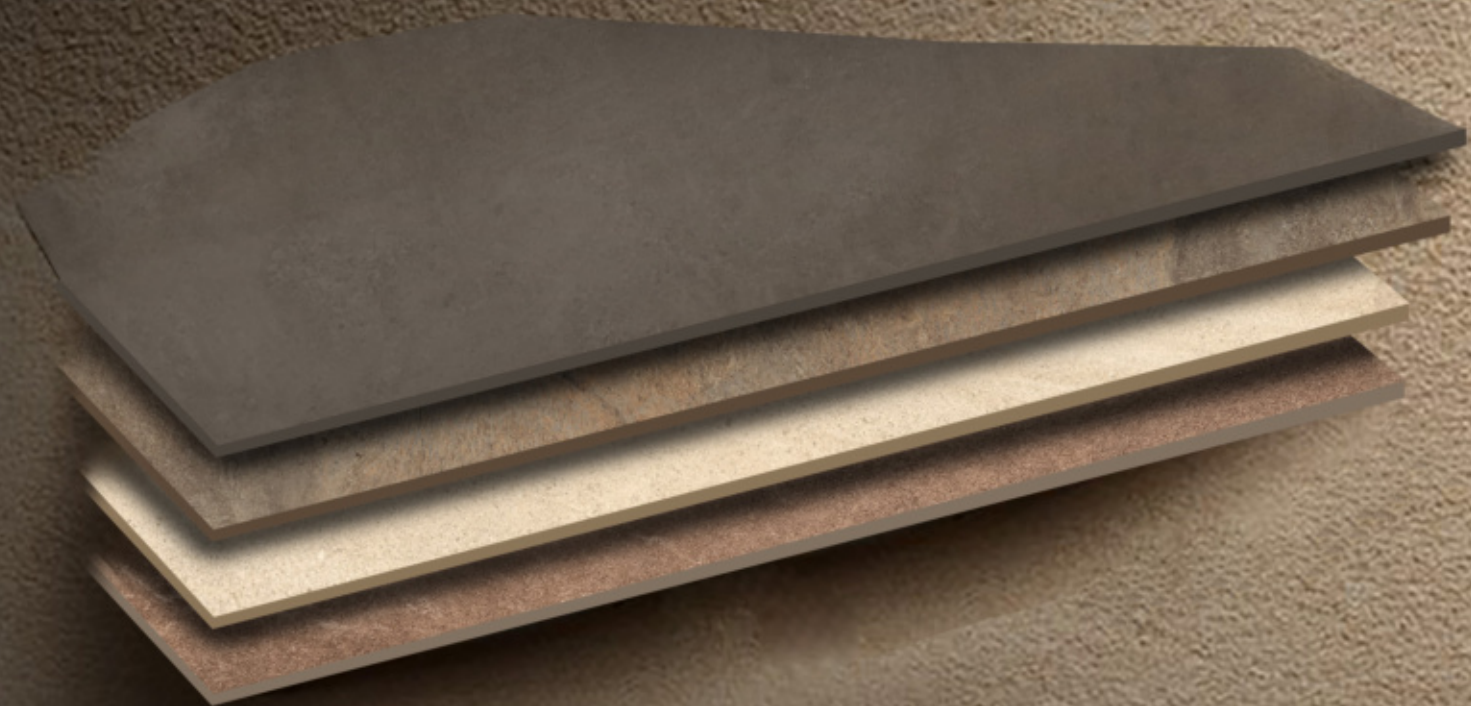

TASTE THE
SPACE, WITH
A MATT TRACE.